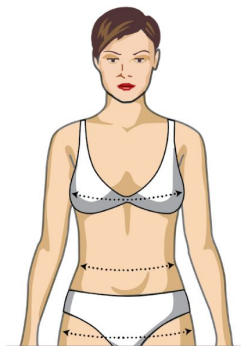

## LADIES BIRDSEYE POLO

CGW693 S - XXXL MSRP \$49.00\*

1 to 11 \$41.65 + \$ 4.00 logo

12 up \$36.75 + \$4.00 logo  
\$36.75 blank

APPAREL

- 4.3 oz. 100% Polyester double knit jacquard fabric
- Opti-Dri technology transfers moisture away from the body to keep you cool and dry
- UV Block technology keeps skin safe from the sun's harmful rays UPF 50+
- Self fabric collar
- 5-button placket with Callaway embossed buttons
- Rounded bottom with double needle stitching and side vents
- Heat seal label provides tag-free comfort
- Contrast heat seal Chevron logo on back neck

### Bust

With your arms relaxed at your side, measure the bust line at the fullest part of your chest.

### Waist

Measure around your torso at the smallest part of your waist.